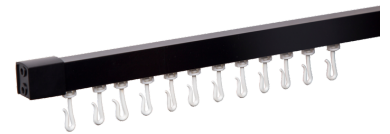

SCT_1200MM_DESIGNER - DESIGNER BLACK 1200MM MICRO SHOWER STRAIGHT CURTAIN TRACK
SCT_2000MM_DESIGNER - DESIGNER BLACK 2000MM MICRO SHOWER STRAIGHT CURTAIN TRACK